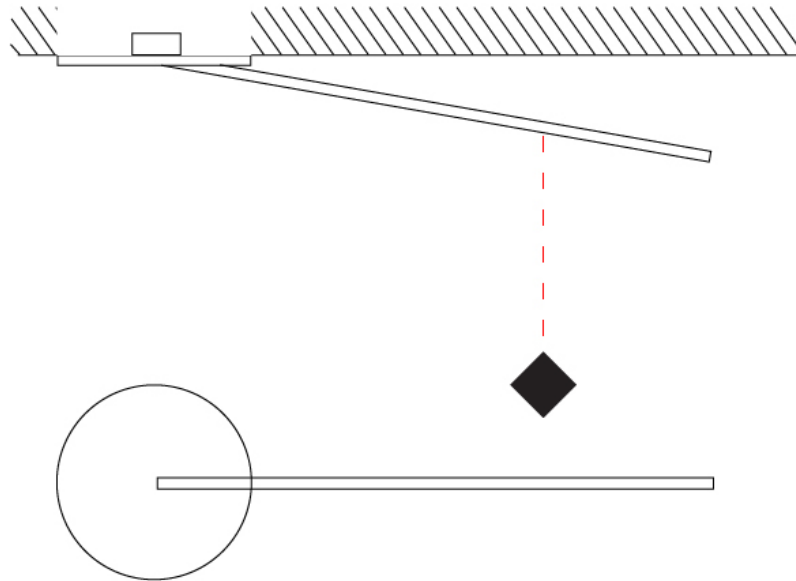

SPILO 1 ROD RECESSED

D46020-

PROJECT

TYPE

SPECIFIER

QUANTITY

DATE

D