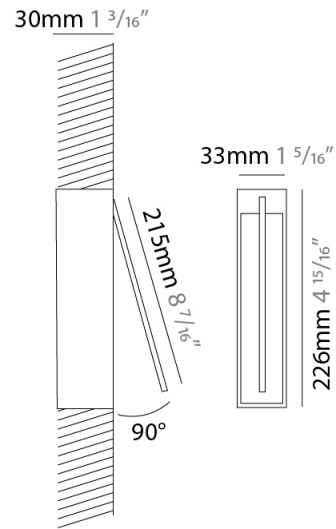

SPILLO 1 ROD RECESSED

D46004- _____ - _____

base number   Color   Finish
_____   Temperature   Options

1. To build a product code in our configurator select the specify button on the base model # product page
2. To build a manual product code on this datasheet choose from the options listed below in blue font and add the suffix to the base model #

GENERAL

Series: Spillo
Subseries: Spillo 1 Rod
Brand: Icone
Division: Design
Mounting Type: Recessed
Mounting Location: Wall
Subcategory: Ambient

PHYSICAL

Shape: Rectangle
Width (mm): 33
Width (in): 1 ⁵/₁₆
Height (mm): 226
Height (in): 8 ⁷/₈
Min. Recessing Depth (mm): 30
Min. Recessing Depth (in): 1 ³/₁₆
Light Distribution: Adjustable
[Fixture Finish: WHI / BLK / CHR / BGD](#)
Fixture Material: Brass

ELECTRICAL

Lamp Type: LED
Total Output Wattage (W): 2.64
Dimming: 0-10V Dimming
Driver Included: No
Driver Location: Remote
Driver Type: Constant Voltage - 120 / 277Vac
Driver Class: Class 2
Input Voltage (V): 120 - 277
Output Voltage (V): 12
Upon Request: (Not included, see components) 0-10Vdc dimming / 277Vac

LED

[Color Temperature (°K): 2700 / 3000](#)
Nominal Lumen (lm): 220
CRI: >90 CRI
Lamp Life (hrs): 50000

OPTICAL

Adjustability: Tilt 120°

RATINGS AND CERTIFICATIONS

Certified By: Certified for North American Standards
IP rating: IP20